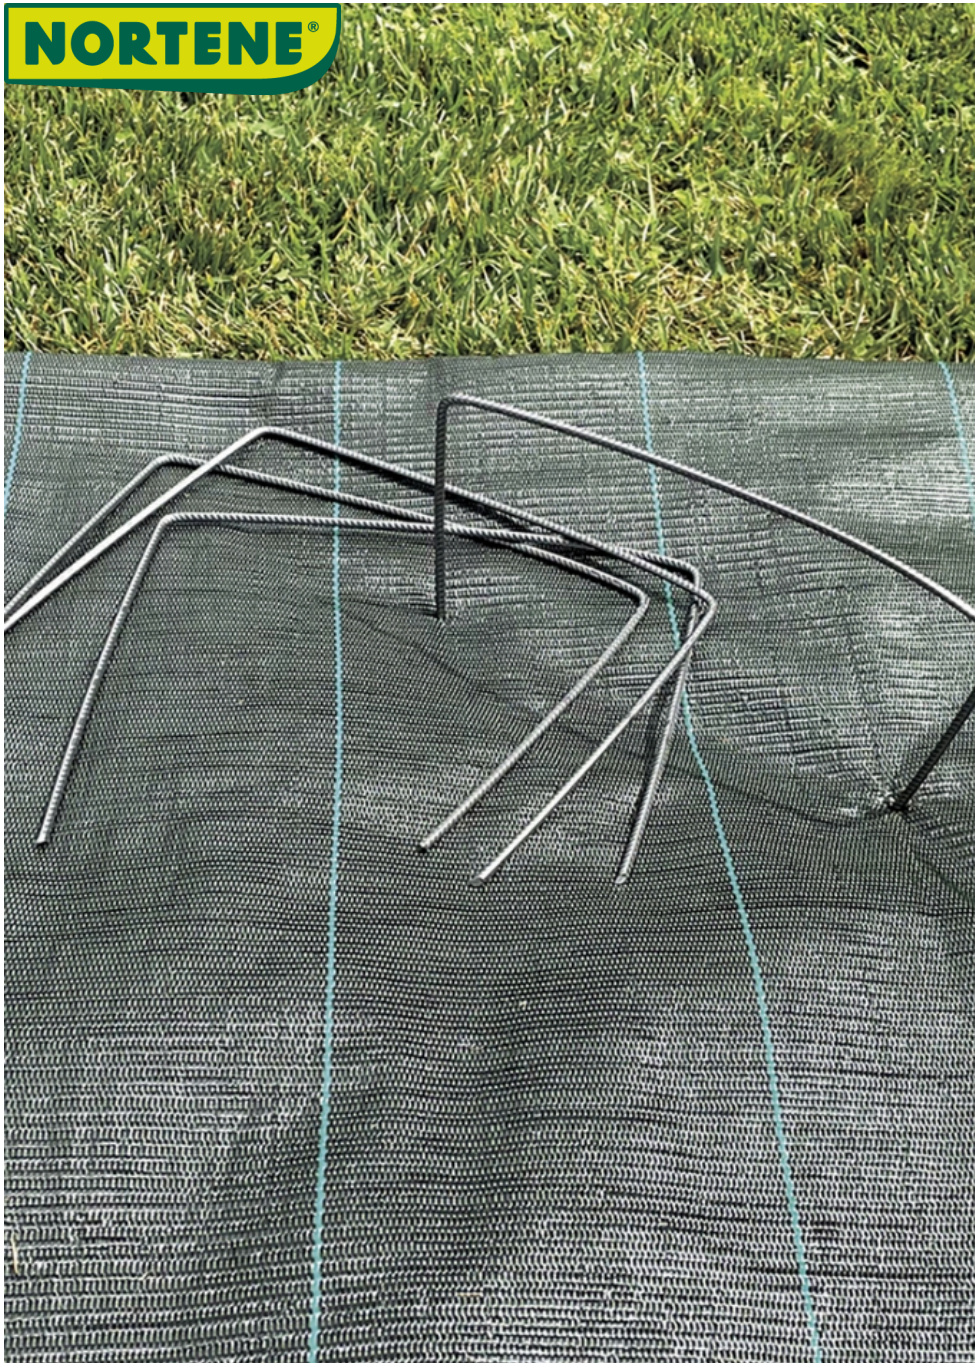

NORTENE®

FIXSOL XL

Metal pegs

For attaching fleece and mulch to the ground.

Ref.	Size.	Color
140508	20 x 25 x 20 cm	●
140502	20 x 25 x 20 cm	●